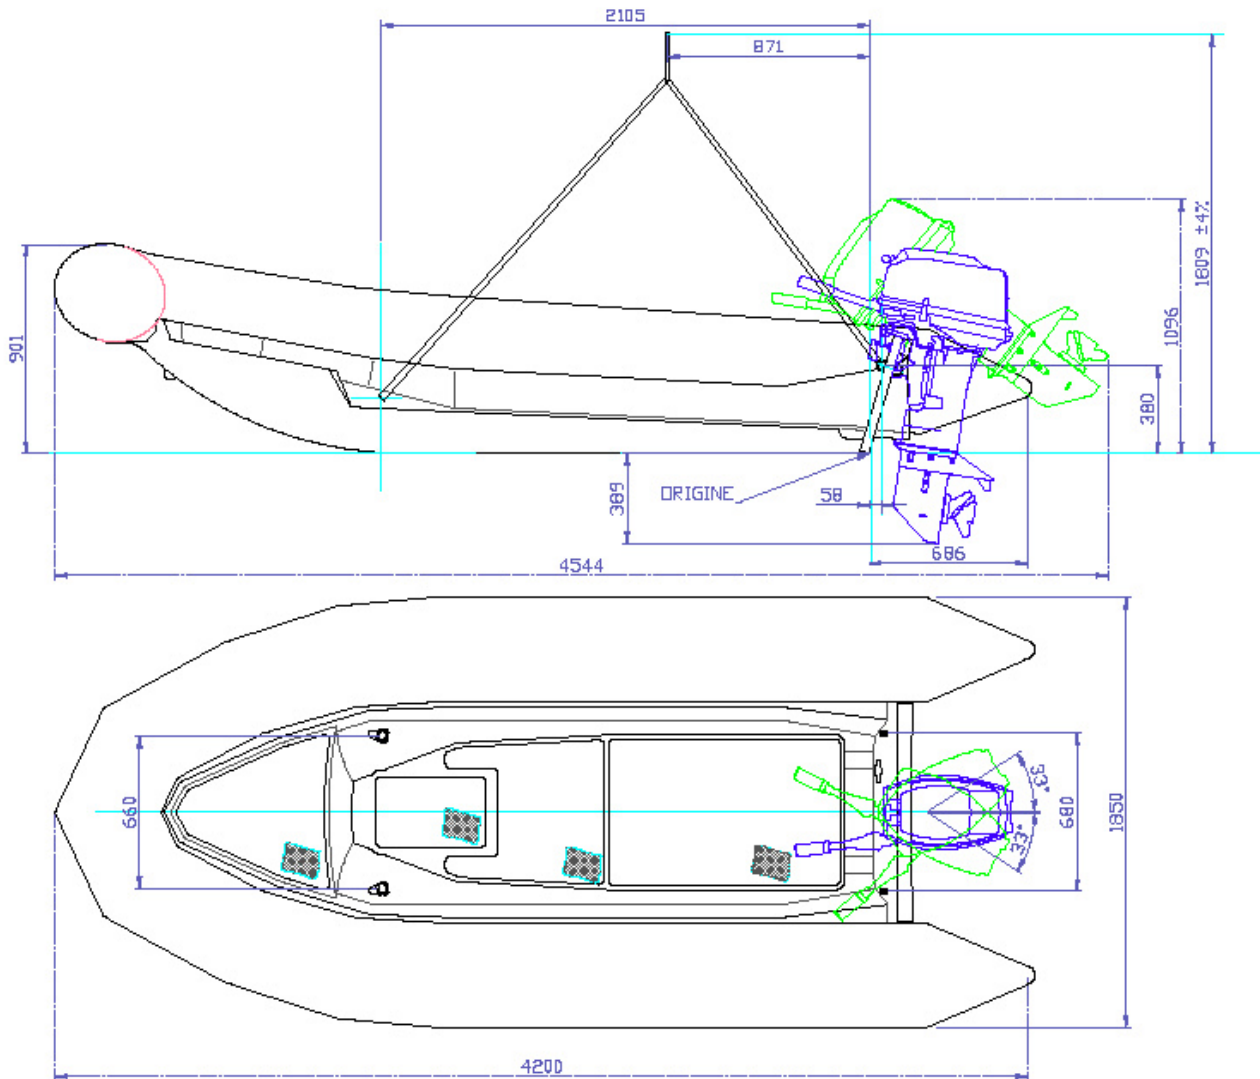

ZODIAC

SOLAS

RESCUE BOAT RIBO 420 P SLING

Overall dimensions with lifting sling

RIBO 420 Neo Zodiac 08072010 KLT.doc

Issue: 3

Date: 08/07/2010

Dimensions and weight +/- 5% Zodiac reserves the right to change specification without notice.
For installation, add minimum +10mm for clearance to dimensions of the container.

CAPACITY				
Number of persons: 6			Buoyancy volume: 1230 l / 43.5 cft	
DIMENSIONS				
Length		Width		Buoyancy diameter
Overall	Inside	Overall	Inside	0.450 m / 1'6"
4.20 m / 13'9"	2.98 m / 9'9"	1.85 m / 6'1"	0.95 m / 3'1"	
SAFETY / INFLATION				
. 5 airtight compartments		. 5 inflation valves		. 5 overpressure valves
WEIGHT				
With equipment & batteries		With equipment, engine (40 CV) & fuel		Operational weight with passengers (40 CV)
245 kg / 540 lbs		360 kg / 793 lbs		855 kg / 1885 lbs
ENGINE				
Shaft length		Engine power		Fuel tanks
long		25 CV 19 kw	40 CV 29.4 kw	2 x 25 l 2 x 6.6 l USCG
TOWING				
. 2 bow towing rings on hull		. 1 bow towing V with on load release shackle		
. 2 towing points on transom		. 1 aft towing V with snap hook		
HOISTING				
. 2 bow lifting points		. 2 aft lifting points on transom		. 1 lifting sling
OPTIONS				
. Engine: Tohatsu M25C3 L SOLAS		. Overall cover		
Tohatsu M40C L SOLAS		. Release hook: SWL ≥ 850 kg		
Yamaha 25NM HOL SOLAS				
Yamaha 40VM HOL SOLAS				

Hull profile

Approvals:

EC – TC – CRS

RIBO 420 Neo Zodiac 08072010 KLT.doc

Issue: 3

Date: 08/07/2010

Dimensions and weight +/- 5% Zodiac reserves the right to change specification without notice.
For installation, add minimum +10mm for clearance to dimensions of the container.