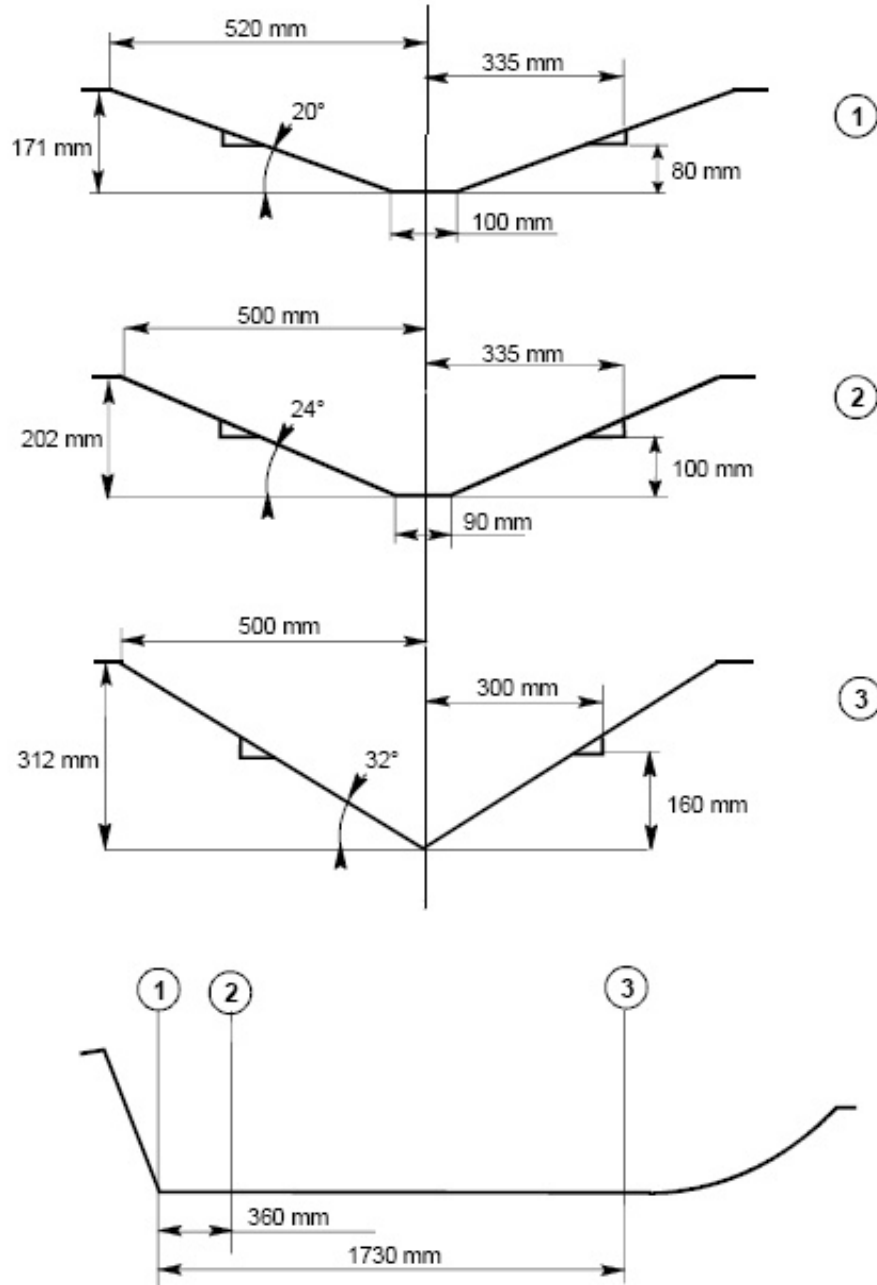

ZODIAC

SOLAS

RESCUE BOAT RIBO 420 P SLING

Overall dimensions with lifting sling

RIBO 420 Neo Zodiac 08072010 KLT.doc

Issue: 3

Date: 08/07/2010

Dimensions and weight +/- 5% Zodiac reserves the right to change specification without notice.
For installation, add minimum +10mm for clearance to dimensions of the container.

CAPACITY				
Number of persons: 6			Buoyancy volume: 1230 l / 43.5 cft	
DIMENSIONS				
Length		Width		Buoyancy diameter
Overall	Inside	Overall	Inside	0.450 m / 1'6"
4.20 m / 13'9"	2.98 m / 9'9"	1.85 m / 6'1"	0.95 m / 3'1"	
SAFETY / INFLATION				
. 5 airtight compartments		. 5 inflation valves		. 5 overpressure valves
WEIGHT				
With equipment & batteries		With equipment, engine (40 CV) & fuel		Operational weight with passengers (40 CV)
245 kg / 540 lbs		360 kg / 793 lbs		855 kg / 1885 lbs
ENGINE				
Shaft length		Engine power		Fuel tanks
long		25 CV 19 kw	40 CV 29.4 kw	2 x 25 l 2 x 6.6 l USCG
TOWING				
. 2 bow towing rings on hull		. 1 bow towing V with on load release shackle		
. 2 towing points on transom		. 1 aft towing V with snap hook		
HOISTING				
. 2 bow lifting points		. 2 aft lifting points on transom		. 1 lifting sling
OPTIONS				
. Engine: Tohatsu M25C3 L SOLAS		. Overall cover		
Tohatsu M40C L SOLAS		. Release hook: SWL ≥ 850 kg		
Yamaha 25NM HOL SOLAS				
Yamaha 40VM HOL SOLAS				

Hull profile

Approvals:

EC – TC – CRS

RIBO 420 Neo Zodiac 08072010 KLT.doc

Issue: 3

Date: 08/07/2010

Dimensions and weight +/- 5% Zodiac reserves the right to change specification without notice.
For installation, add minimum +10mm for clearance to dimensions of the container.